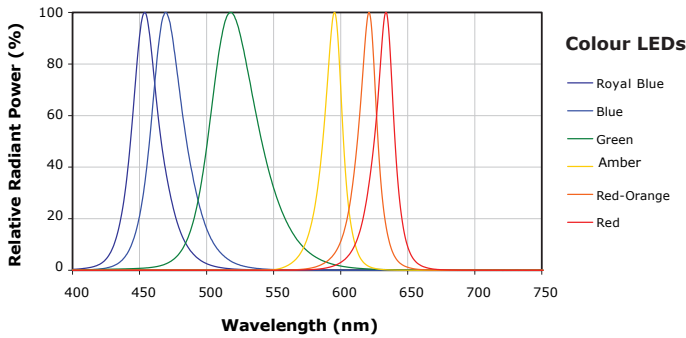

PHOTOMETRICS