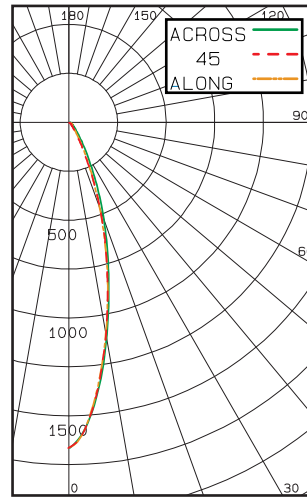

PHOTOMETRICS