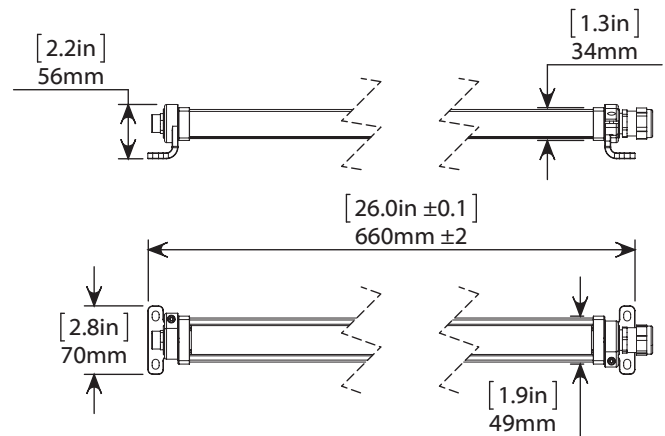

**MODEL NUMBER SELECTOR**

Example: GSLEDIP24-CW-W-BLK-C1D2-24VDC-IP66

MODEL	COLOUR	OPTIC	FINISH	LOCATION	POWER	INGRESS
GSLEDIP24			BLK	C1D2		IP66
	CW- Cool White NW- Neutral White WW- Warm White CUS- Custom <i>Contact for custom colour</i>	N- Narrow W- Wide	BLK- Black Anodized	C1D2- Class 1, Div 2 <i>Also available for General Locations                      See GSLEDIP12-GEN-IP66</i>	12VDC- 12 Volts DC 24VDC- 24 Volts DC	IP66 IP54- See GSLEDIP-C1D2

**TECHNICAL SPECIFICATIONS / MAXIMUM RATINGS**

HOUSING	Type III Hard Anodized Aluminum
MOUNTING	Adjustable Mounting Brackets (Other Options See Pg2)
VOLTAGE MAXIMUM	12VDC: 16 VDC   24VDC: 28 VDC
TYPICAL INPUT VOLTAGE	12VDC: 11-16 VDC   24VDC: 22-28 VDC
POWER	16.8 W
CURRENT	1.3 A @12 VDC   0.66 A @ 24 VDC
CONNECTIONS	6Ft Flying Lead (Custom Lengths Available)
TEMPERATURE RANGE	-40° C to +65° C
TYPICAL CASE TEMPERATURE	~15° C Above Ambient Temperature
CERTIFICATIONS	Certified To CSA 22.2 No. 250.0, Conforms To UL 1598 Standard, Class 1 Division 2 Groups ABCD, T3 Pending - Ex nA IIC T4Gc
INGRESS PROTECTION	IP66 / 67
COLOUR TEMP RANGE	CW: 6500K   NW: 4300K   WW: 3500K
CRI VALUE	CW: 75   NW: 75   WW: 80
TOTAL LUMENS	CW-W: 1172   CW-N: 1118
LUMEN MAINTENANCE	LM-80 > 60,500 hrs (Based on CREE long term testing)
WEIGHT	2.6 lb   1.2 kg

**DIMENSIONS**

**Alternate Lengths:** (See respective Model Specification Sheets for details)

- GSLEDIP12-IP66 14.5" [367mm]
- GSLEDIP36-IP66 37.5" [939mm]
- GSLEDIP48-IP66 48.0" [1220mm]

\*The ambient temperature during lifetime, lumen and chromaticity determination is 25° C ± 1° C