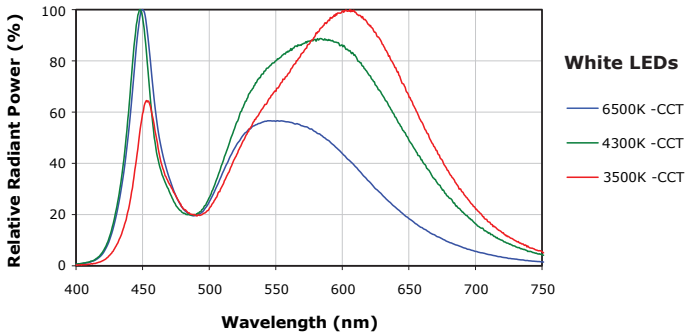

PHOTOMETRICS