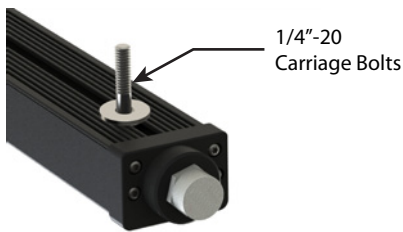

MOUNTING OPTIONS

SURFACE MOUNT