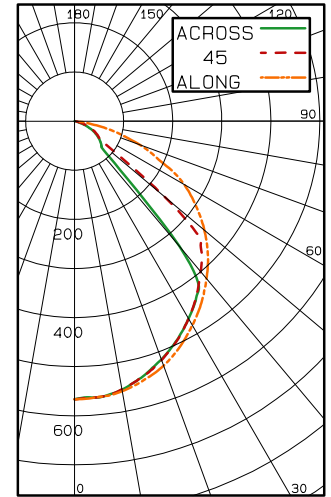

PHOTOMETRICS